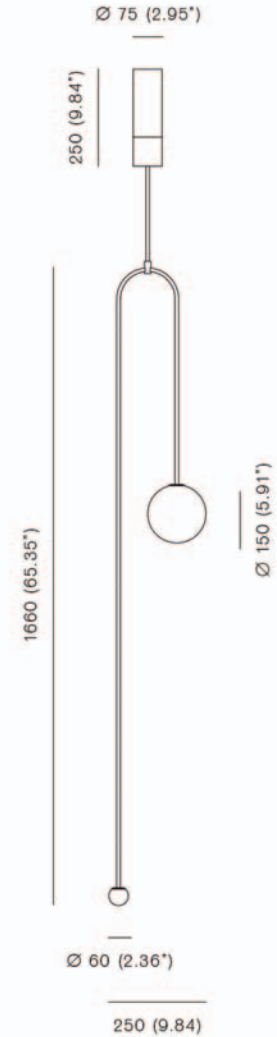

Michael Anastassiades

Mobile Chandelier 7

Black patinated brass, mouth blown
opaline spheres

Pendant rod length to order

120V Version; supplied with a 3" or 4"
junction box cover.

Bulb specifications

G6.35 halogen frosted

50W 12V

G4 halogen frosted

20W 12V

RALPH PUCCI

RALPH PUCCI INTERNATIONAL
44 WEST 18TH STREET, NEW YORK CITY 10011
T: 212-633-0452 F: 212-633-1058

LOS ANGELES PACIFIC DESIGN CENTER
8687 MELROSE AVENUE, #B203 WEST HOLLYWOOD, CA. 90069
T: 310-360-9707 F: 310-360-9780