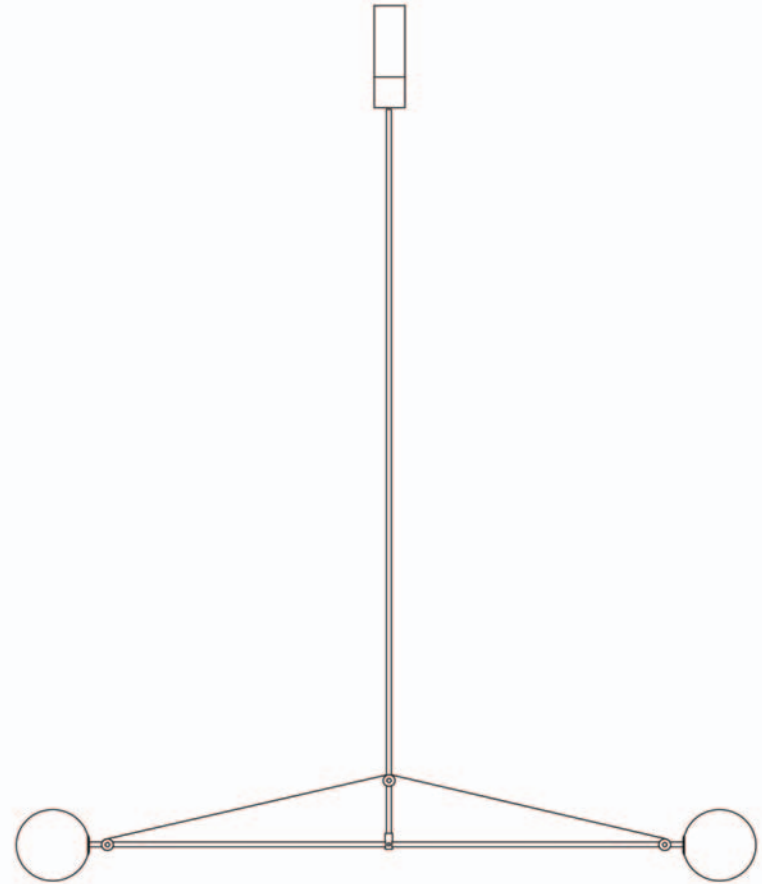

Michael Anastassiades

Mobile Chandelier 2

Black patinated brass, mouth blown
opaline spheres
Pendant rod length to order
120V Version; supplied with a 3" or 4"
junction box cover.

Bulb specifications
G6.35 halogen frosted
50W 12V

RALPH PUCCI

RALPH PUCCI INTERNATIONAL
44 WEST 18TH STREET, NEW YORK CITY 10011
T: 212-633-0452 F: 212-633-1058

LOS ANGELES PACIFIC DESIGN CENTER
8687 MELROSE AVENUE, #B203 WEST HOLLYWOOD, CA. 90069
T: 310-360-9707 F: 310-360-9780

250 (9.85")

150 (5.9")

1800 (70.8")