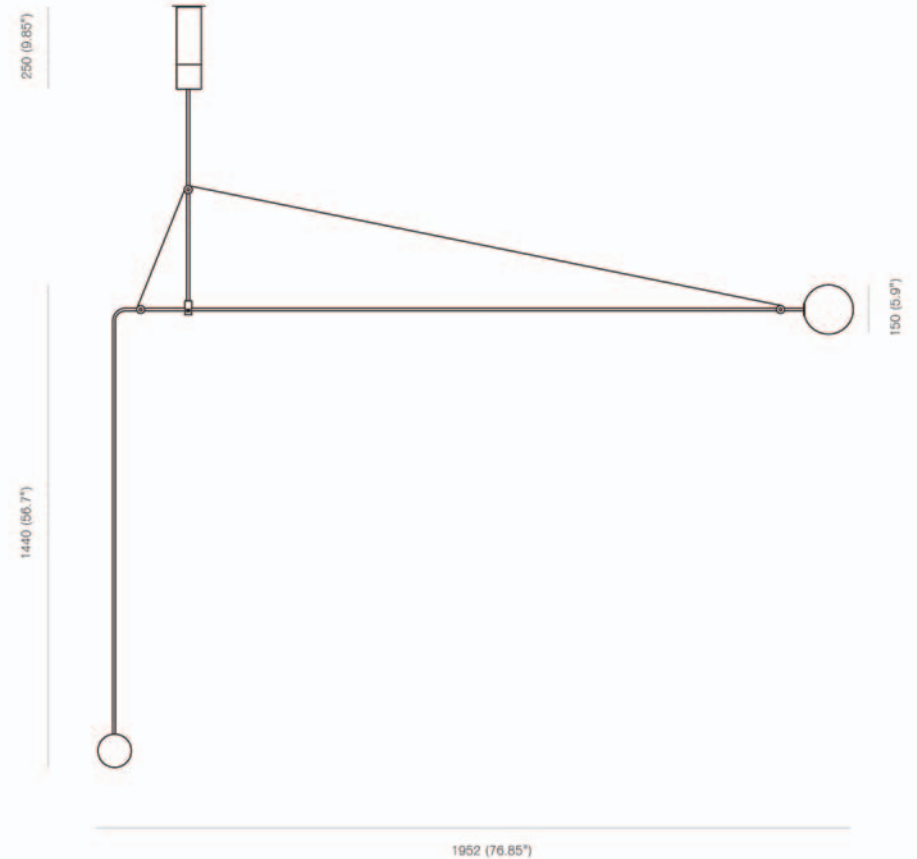

Michael Anastassiades

Mobile Chandelier 4

Black patinated brass, mouth blown
opaline sphere

Pendant rod length to order

120V Version; supplied with a 3" or 4"
junction box cover.

Bulb specifications

G6.35 halogen frosted

50W 12V

RALPH PUCCI

RALPH PUCCI INTERNATIONAL
44 WEST 18TH STREET, NEW YORK CITY 10011
T: 212-633-0452 F: 212-633-1058

LOS ANGELES PACIFIC DESIGN CENTER
8687 MELROSE AVENUE, #B203 WEST HOLLYWOOD, CA. 90069
T: 310-360-9707 F: 310-360-9780