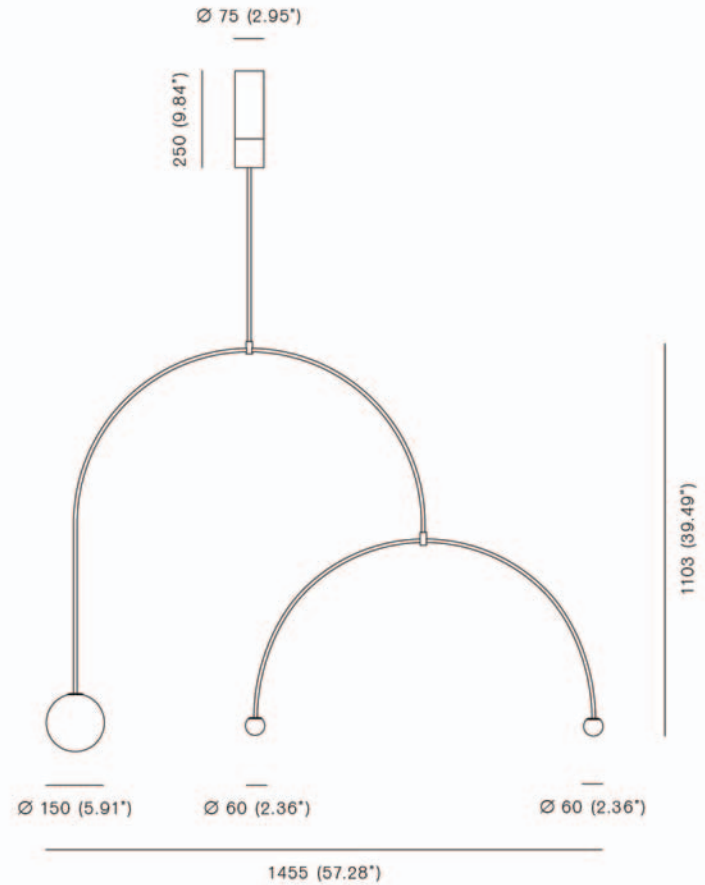

Michael Anastassiades

Mobile Chandelier 9

Black patinated brass, mouth blown
opaline spheres
Pendant rod length to order
120V Version; supplied with a 3" or 4"
junction box cover.

Bulb specifications
G6.35 halogen frosted
50W 12V
G4 halogen frosted
20W 12V

RALPHUCCI

RALPH UCCI INTERNATIONAL
44 WEST 18TH STREET, NEW YORK CITY 10011
T: 212-633-0452 F: 212-633-1058

LOS ANGELES PACIFIC DESIGN CENTER
8687 MELROSE AVENUE, #B203 WEST HOLLYWOOD, CA. 900069
T: 310-360-9707 F: 310-360-9780