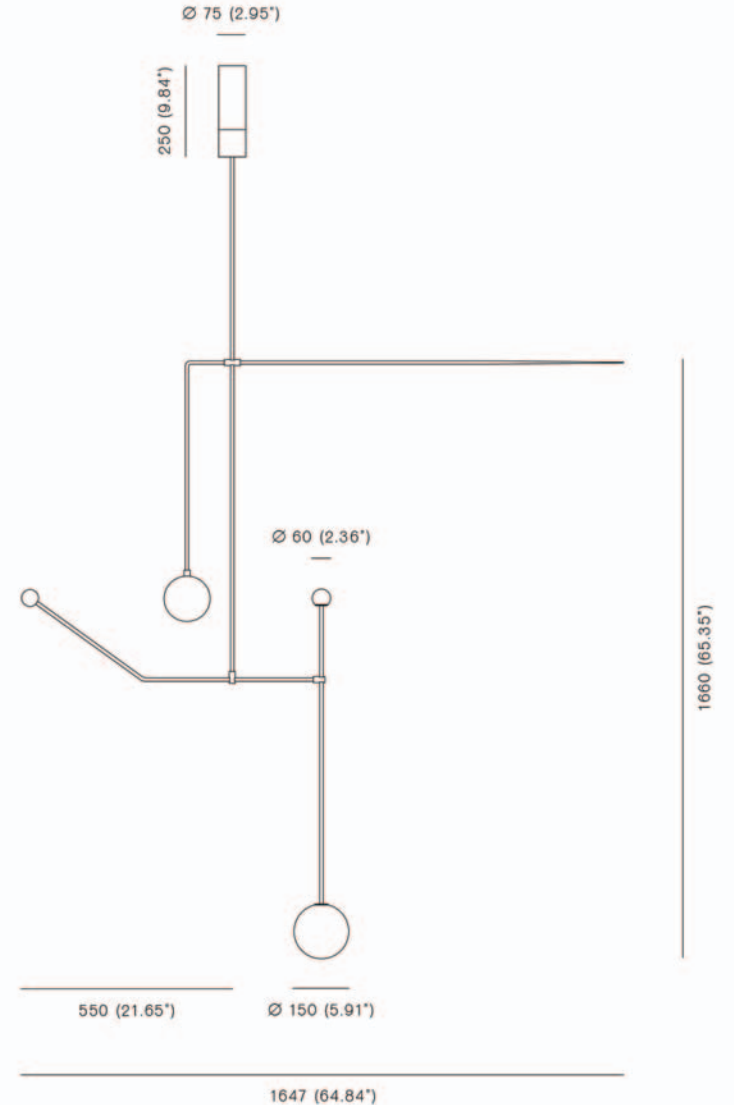

Michael Anastassiades

Mobile Chandelier 6

Black patinated brass, mouth blown
opaline spheres
Pendant rod length to order
120V Version; supplied with a 3" or 4"
junction box cover.

Bulb specifications
G6.35 halogen frosted
50W 12V
G4 halogen frosted
20W 12V

RALPH PUCCI

RALPH PUCCI INTERNATIONAL
44 WEST 18TH STREET, NEW YORK CITY 10011
T: 212-633-0452 F: 212-633-1058

LOS ANGELES PACIFIC DESIGN CENTER
8687 MELROSE AVENUE, #B203 WEST HOLLYWOOD, CA. 900069
T: 310-360-9707 F: 310-360-9780