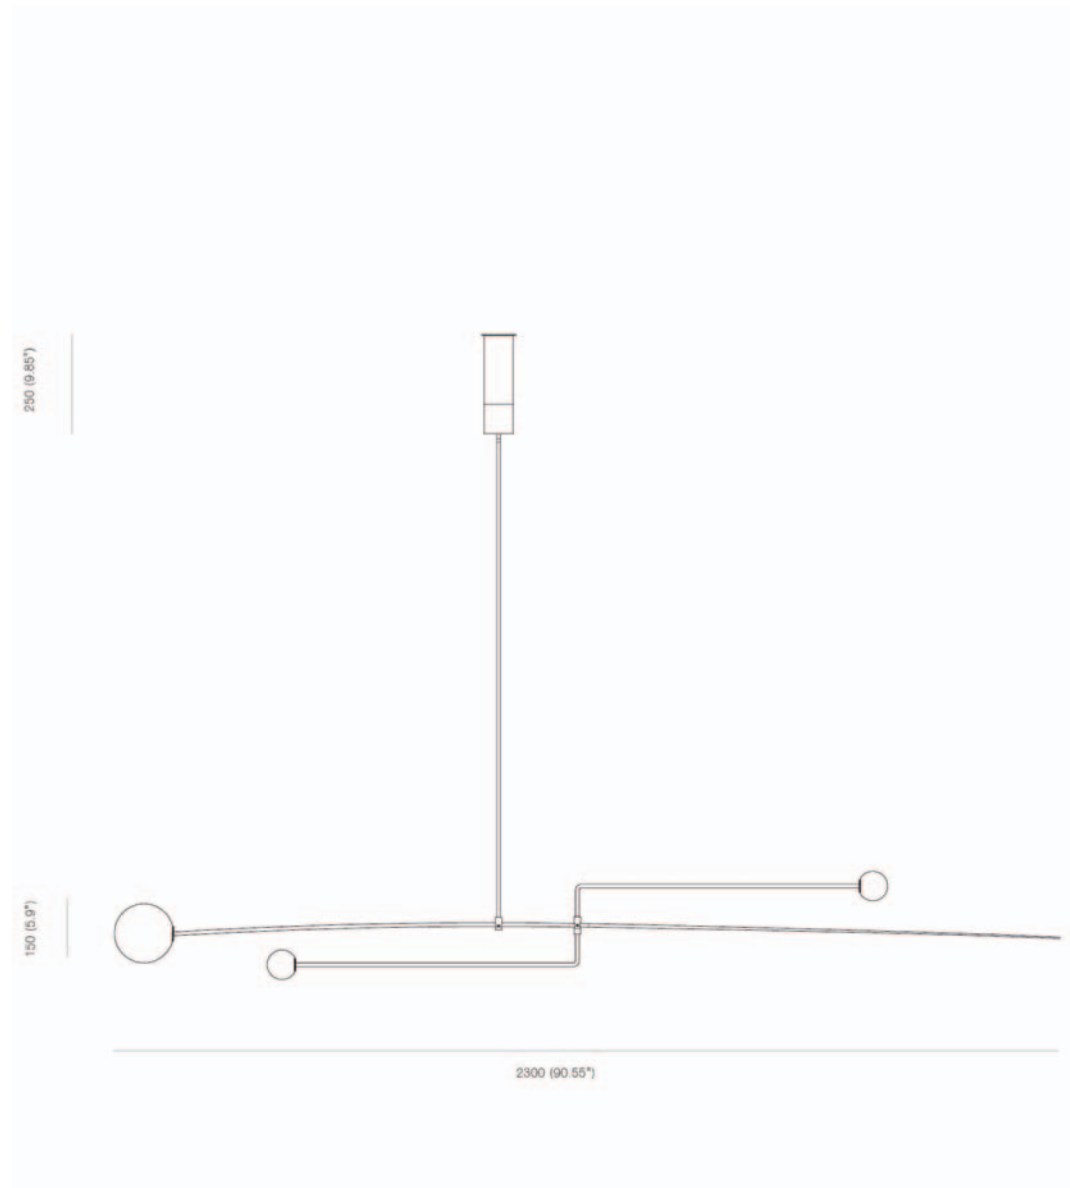

Michael Anastassiades

Mobile Chandelier 3

Black patinated brass, mouth blown
opaline spheres
Pendant rod length to order
120V Version; supplied with a 3" or 4"
junction box cover.

Bulb specifications
G6.35 halogen frosted
50W 12V
G4 halogen frosted
20W 12V

RALPH PUCCI

RALPH PUCCI INTERNATIONAL
44 WEST 18TH STREET, NEW YORK CITY 10011
T: 212-633-0452 F: 212-633-1058

LOS ANGELES PACIFIC DESIGN CENTER
8687 MELROSE AVENUE, #B203 WEST HOLLYWOOD, CA. 900069
T: 310-360-9707 F: 310-360-9780