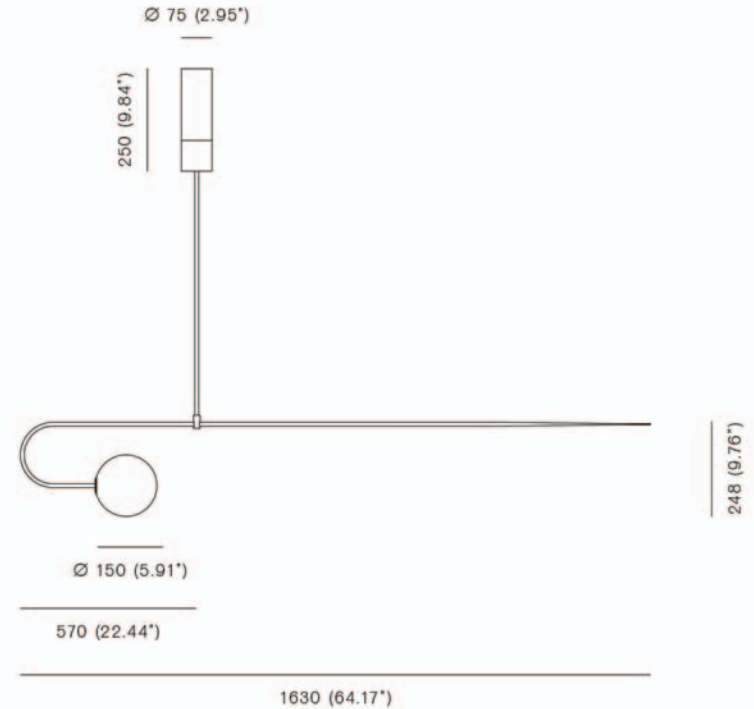

50W 12V

G4 halogen frosted

20W 12V

RALPH P U C C I

RALPH P U C C I INTERNATIONAL  
44 WEST 18TH STREET, NEW YORK CITY 10011  
T: 212-633-0452 F: 212-633-1058

LOS ANGELES PACIFIC DESIGN CENTER  
8687 MELROSE AVENUE, #B203 WEST HOLLYWOOD, CA. 900069  
T: 310-360-9707 F: 310-360-9780