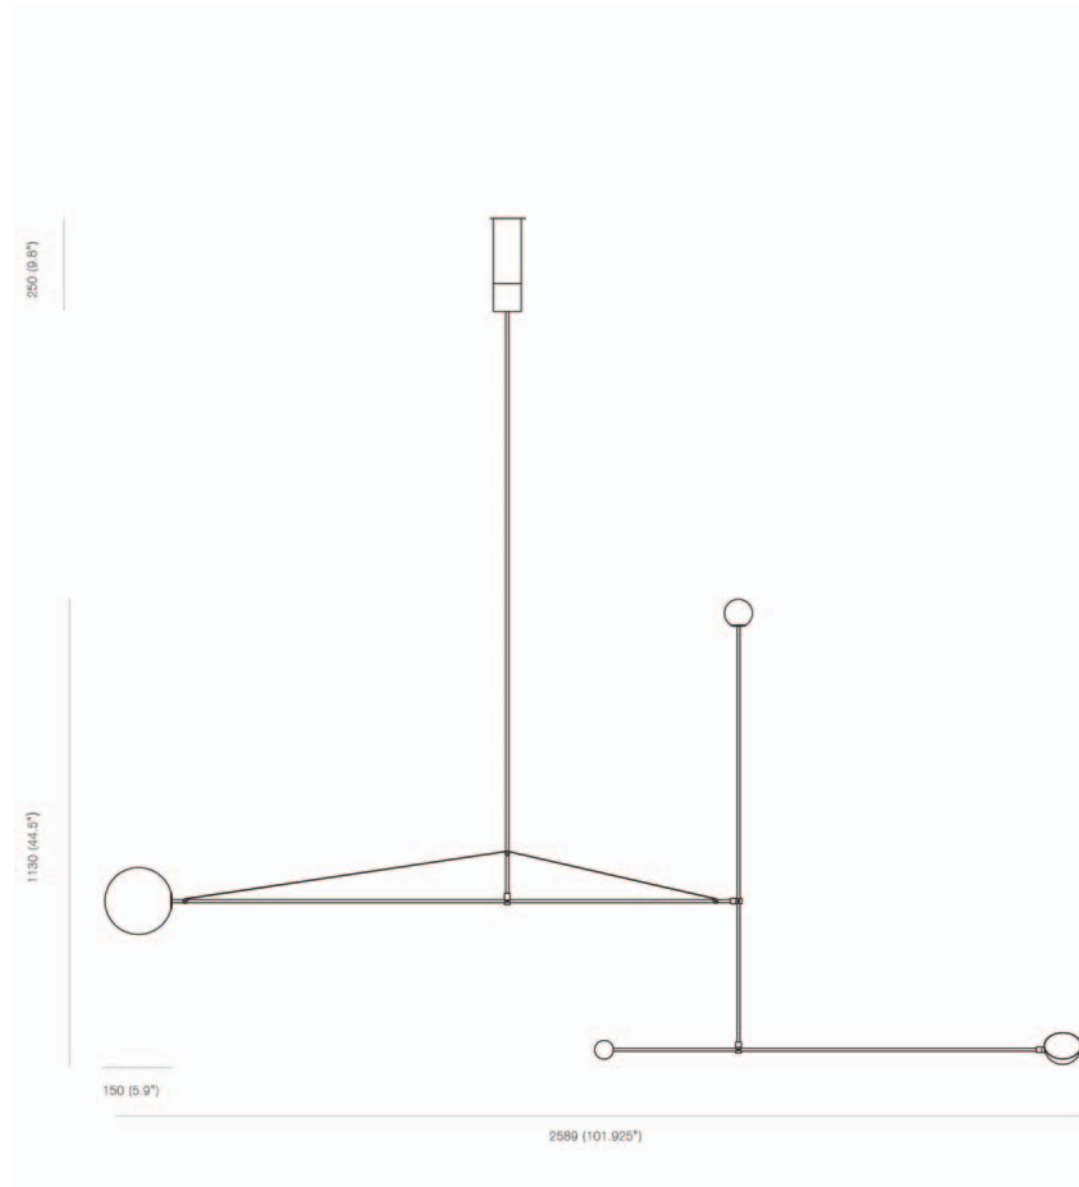

Michael Anastassiades

Mobile Chandelier 1

Black patinated brass, mouth blown
opaline spheres
Pendant rod length to order
120V Version; supplied with a 3" or 4"
junction box cover.

Bulb specifications
G6.35 halogen frosted
50W 12V
G4 halogen frosted
20W 12V

RALPH PUCCI

RALPH PUCCI INTERNATIONAL
44 WEST 18TH STREET, NEW YORK CITY 10011
T: 212-633-0452 F: 212-633-1058

LOS ANGELES PACIFIC DESIGN CENTER
8687 MELROSE AVENUE, #B203 WEST HOLLYWOOD, CA. 90069
T: 310-360-9707 F: 310-360-9780